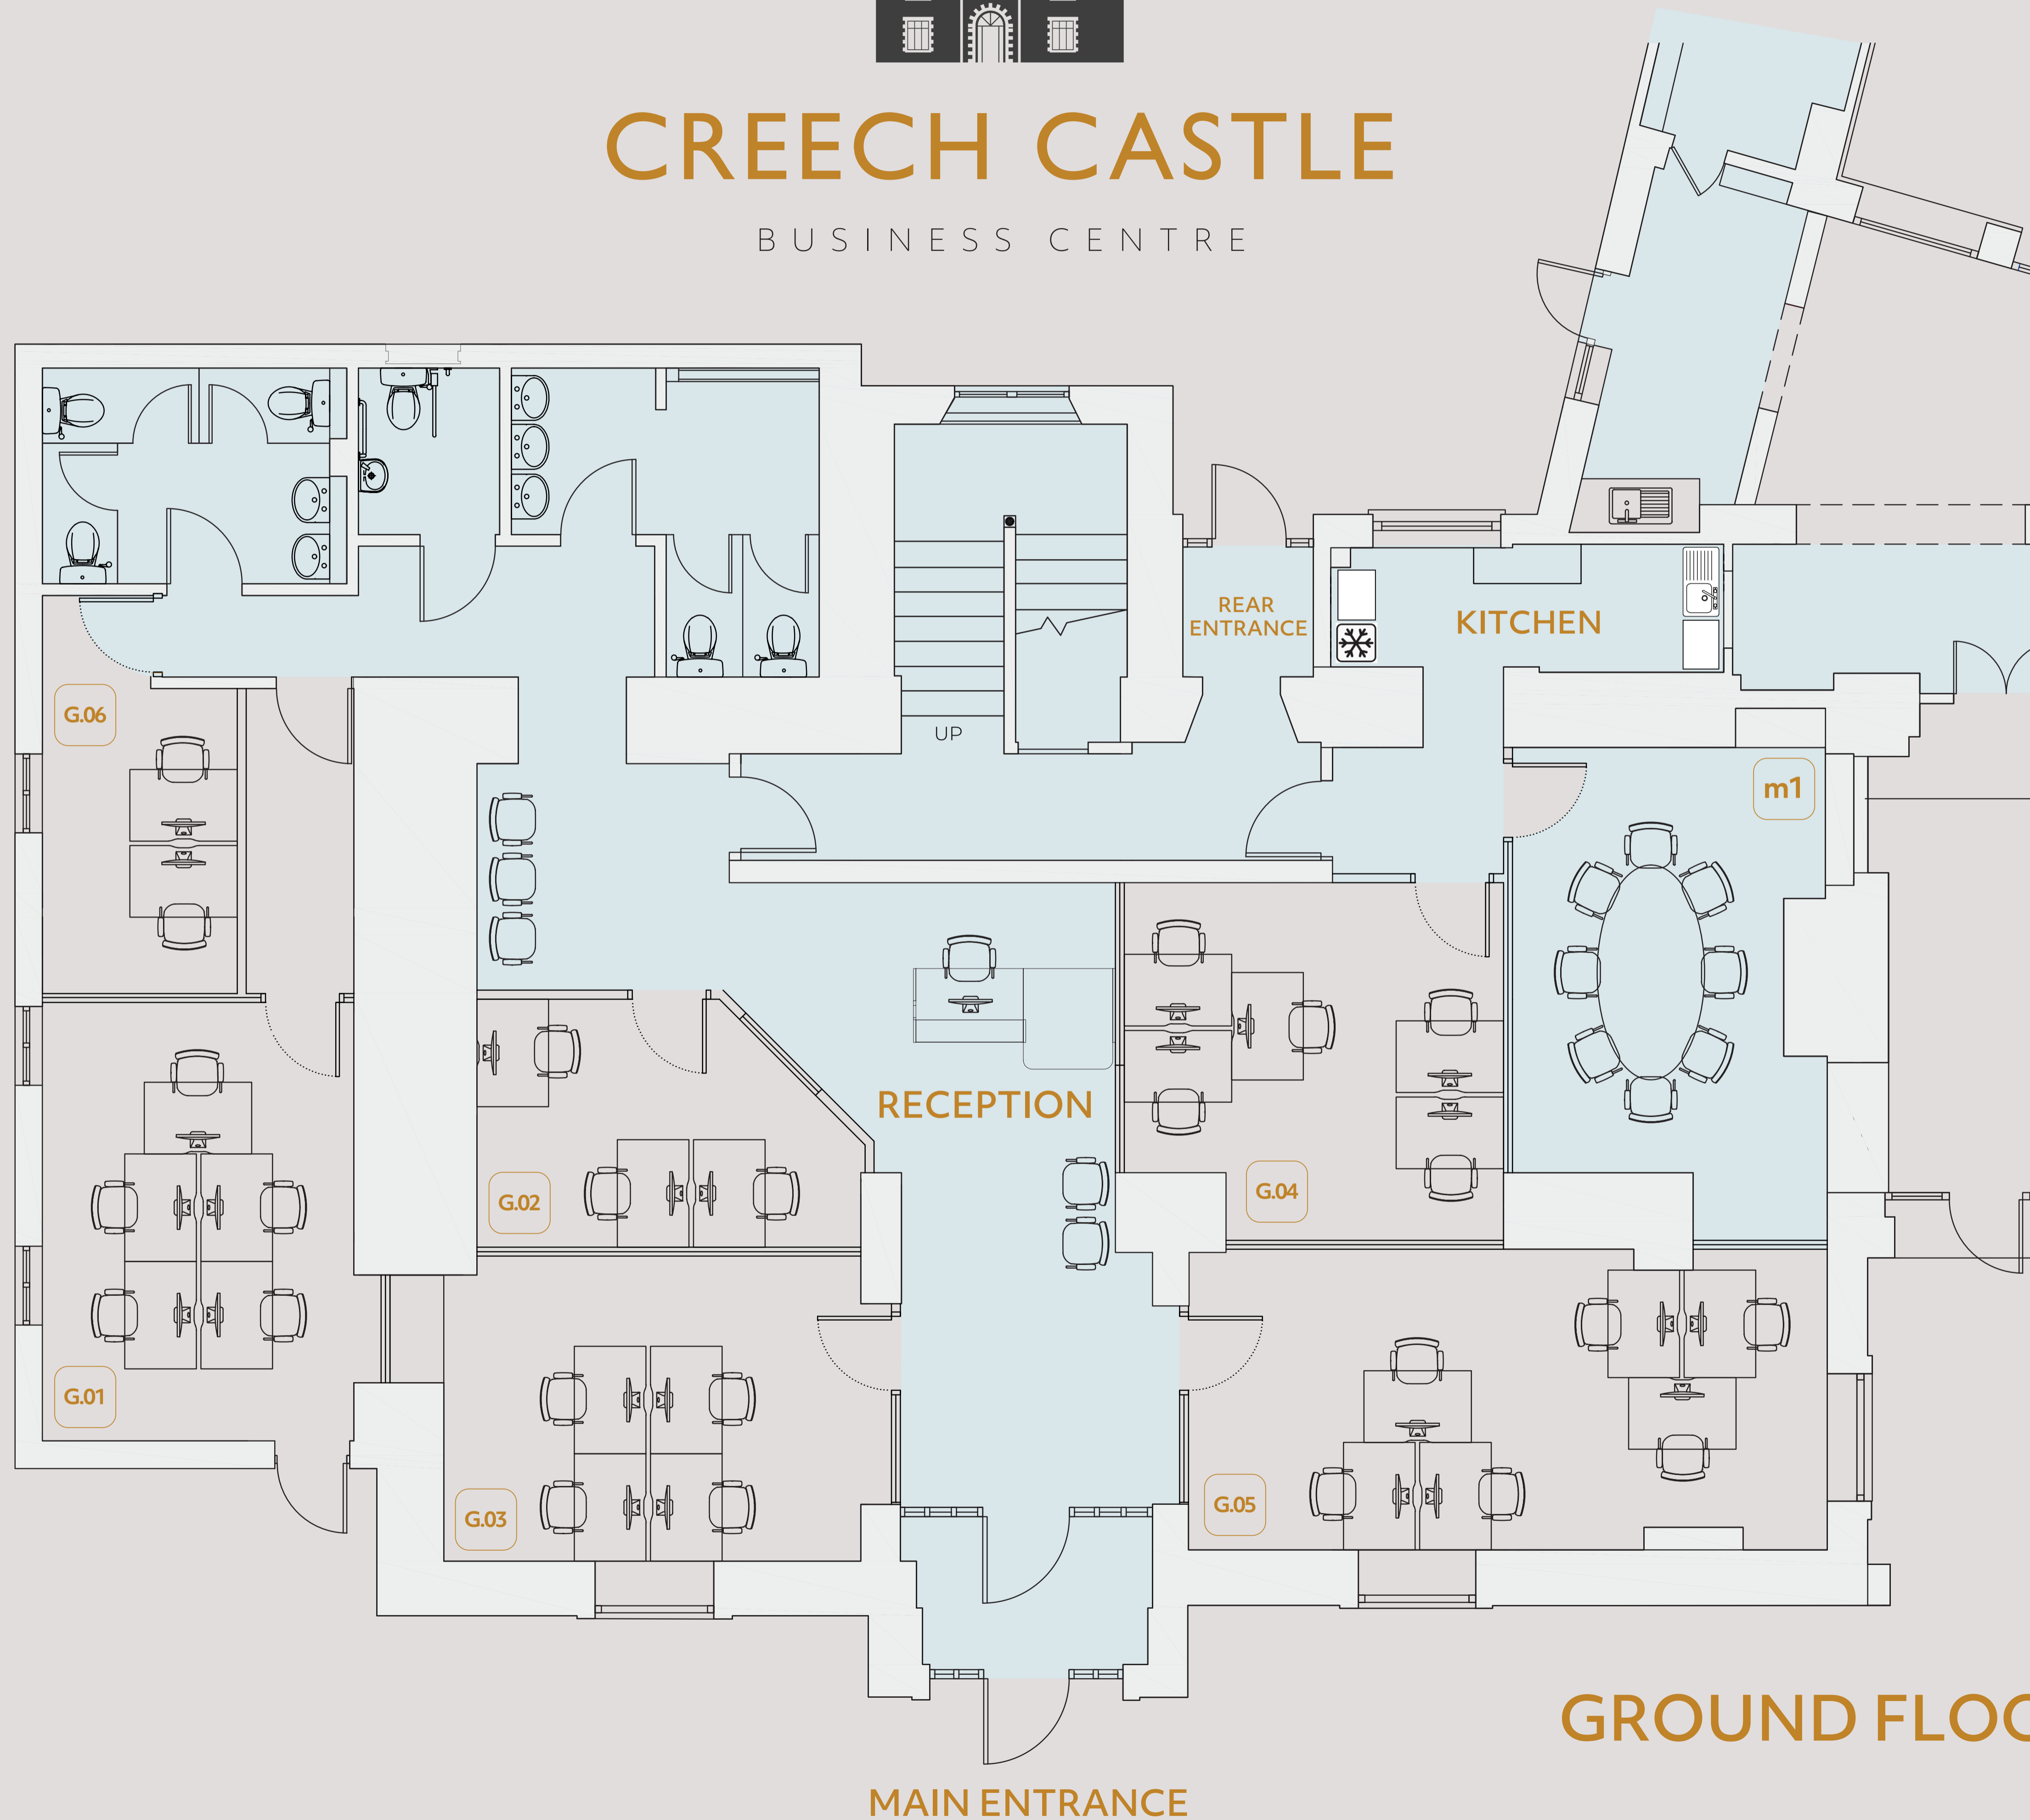

CREECH CASTLE

BUSINESS CENTRE

GROUND FLOOR

CREECH CASTLE

BUSINESS CENTRE

FIRST FLOOR

STORE

KITCHEN

1.01

1.02

1.03

m2

1.07

1.06

1.04

1.05