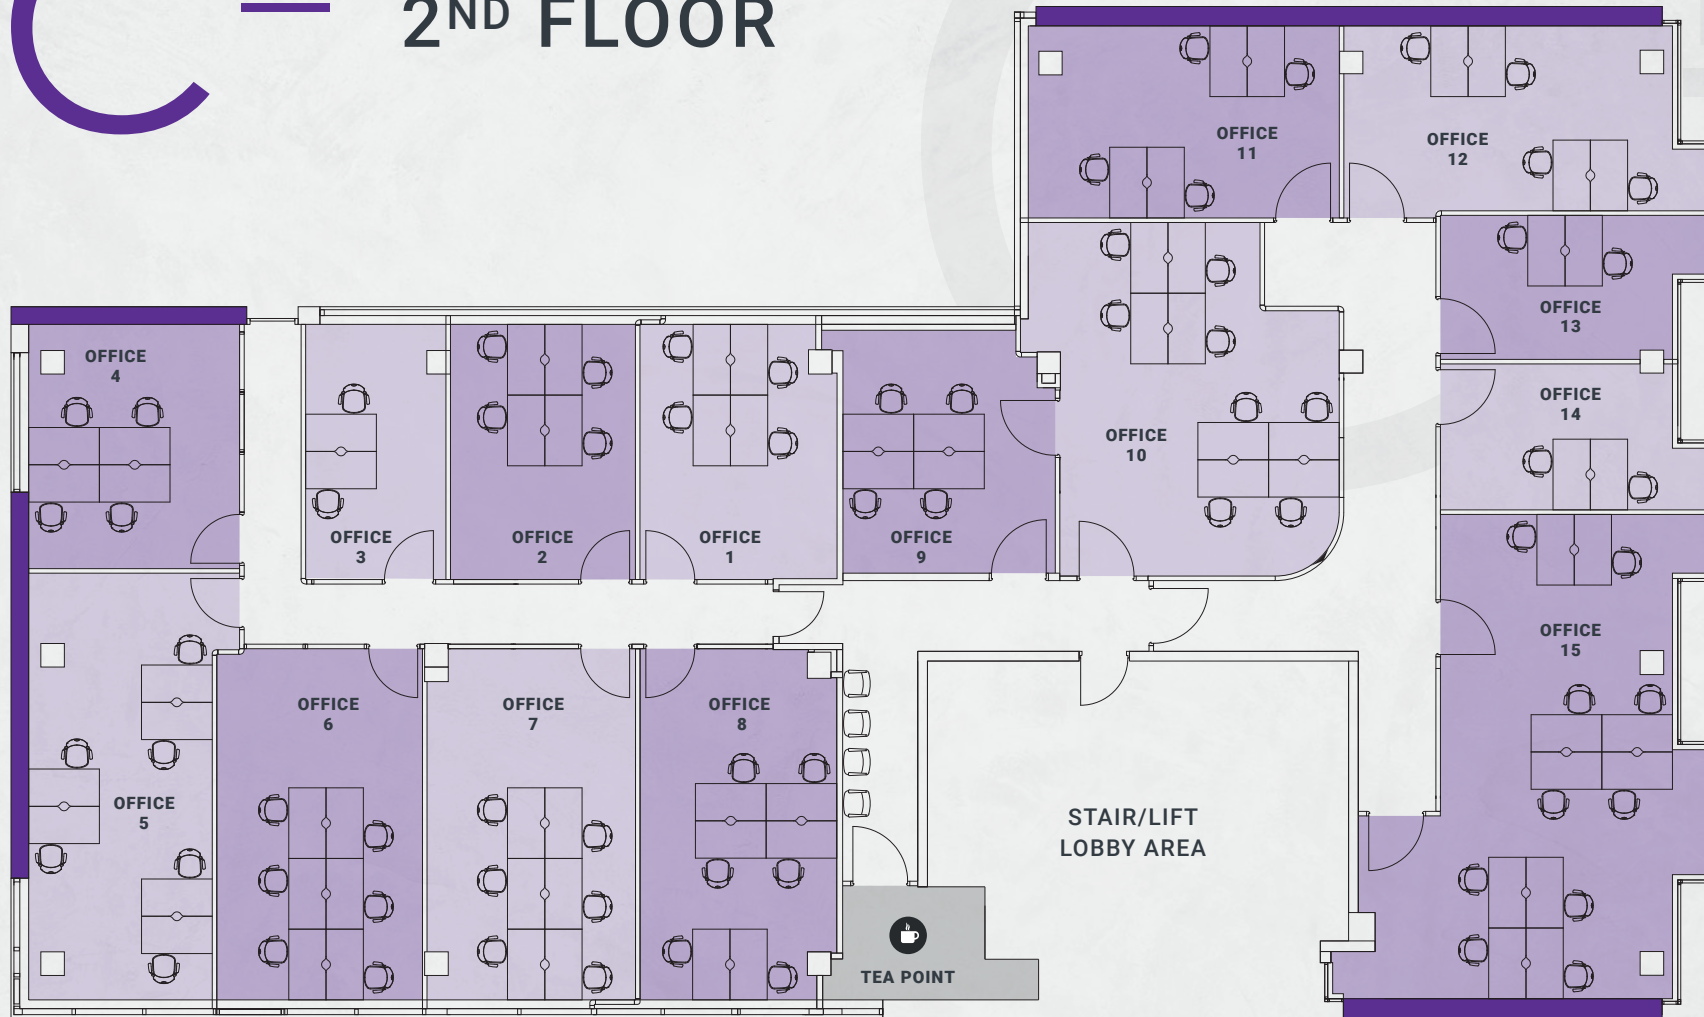

C¹²

2ND FLOOR

SUITE SIZES SUITABLE FOR 1 TO 180 PEOPLE

PROFESSIONAL | SMART | PROMINENT

ADDRESS:

C12
CATHEDRAL RD
CARDIFF
CF11 9LJ

CONTACT:

02921 111 600

WEB:

C12.WALES