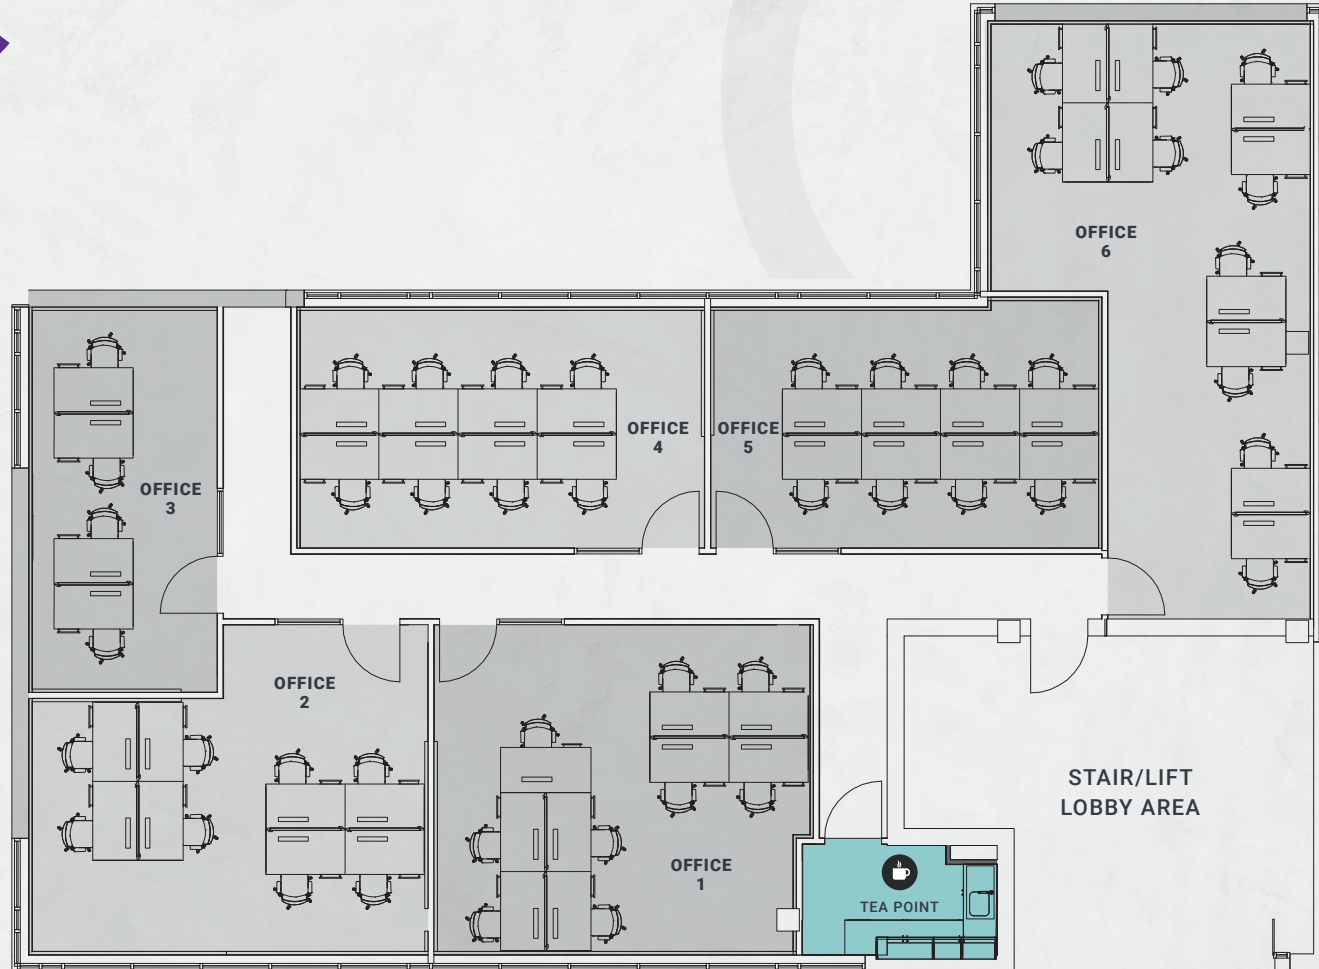

C¹²

3RD FLOOR

SUITE SIZES SUITABLE FOR 1 TO 180 PEOPLE

PROFESSIONAL | SMART | PROMINENT

ADDRESS:

C12
CATHEDRAL RD
CARDIFF
CF11 9LJ

CONTACT:

02921 111 600

WEB:

C12.WALES